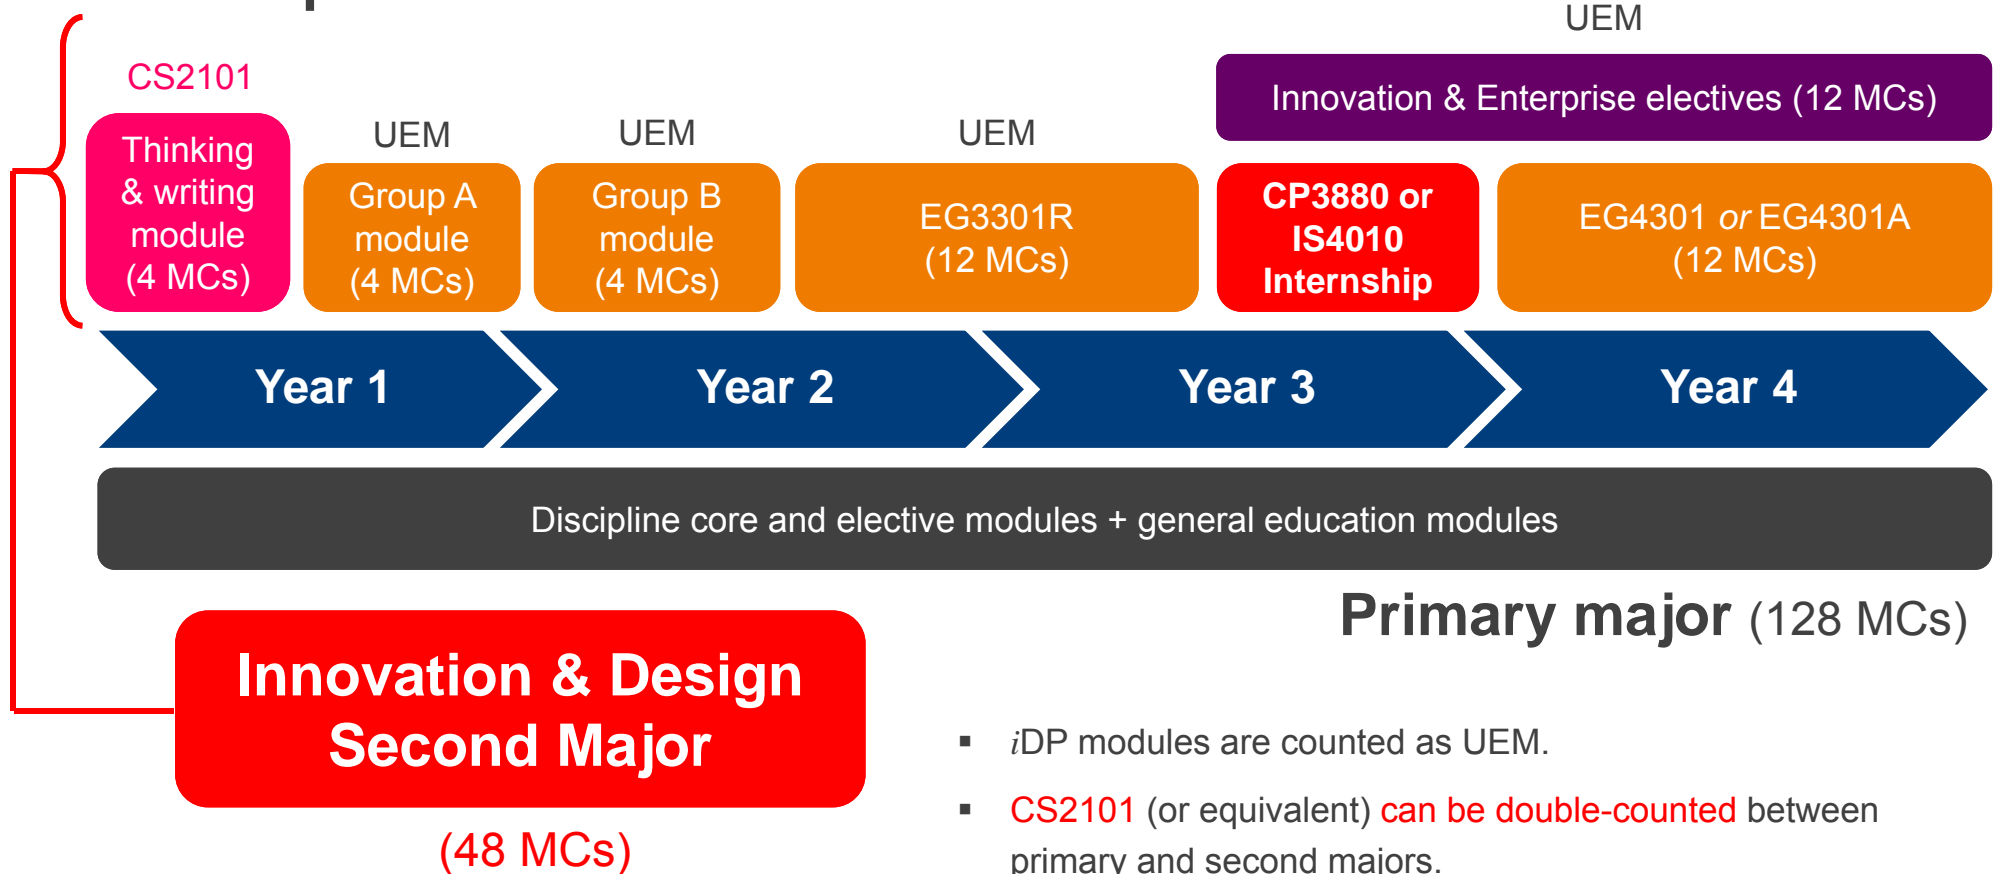

Programme timeline for Computer Science

- *iDP* modules are counted as UEM.
- **CS2101** (or equivalent) **can be double-counted** between primary and second majors.
- Depending on the project scope and subject to case-by-case basis, EG4301 could be mapped to **CP4101** and taken in lieu of **internship** for students with CAP ≥ 4 .

Innovation & Design Programme (*iDP*)