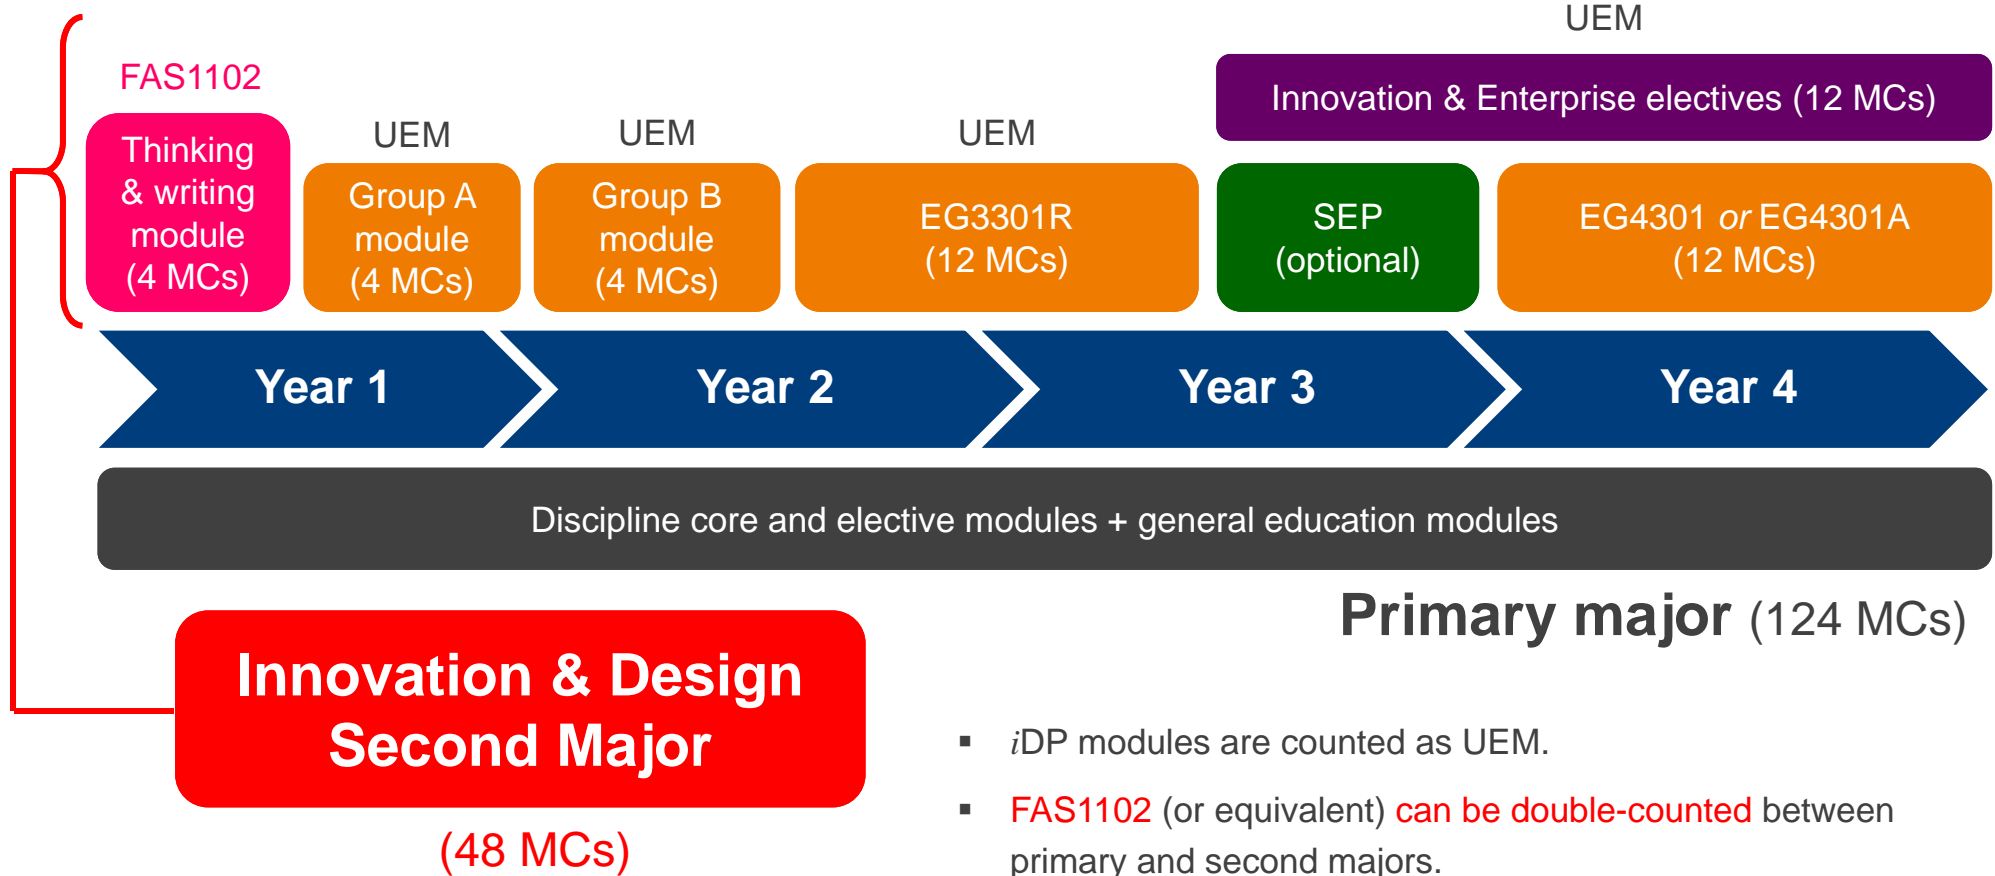

Programme timeline for Social Sciences

- *iDP* modules are counted as UEM.
- **FAS1102** (or equivalent) **can be double-counted** between primary and second majors.
- Depending on the project scope and subject to case-by-case basis, EG4301 could be replaced by **FASS Honours Thesis** module.

Innovation & Design Programme (*iDP*)