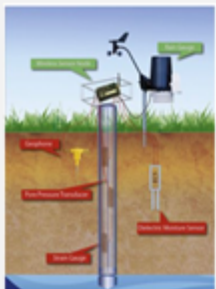

Solution

SlideAlert is a wireless sensor system

- Each probe covers 1 km²,
- Delivers comprehensive real-time data
- Early warning allows for early evacuation

Technology

Our technology encompasses an advanced analysis software, robust wireless system and accurate sensor elements.