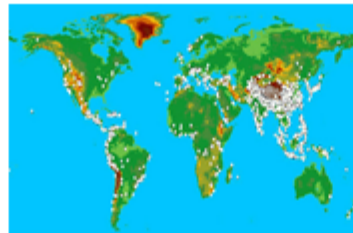

SlideAlert provides an accurate wireless landslides alert system that gives 30 hours of advanced warning

Problem

Landslides cause severe damage all over the world

- 15 per week
- ~5000 deaths/ year
- ~\$ 8.1B economic damage per year

Solution

SlideAlert is a wireless sensor system

- Each probe covers 1 km²,
- Delivers comprehensive real-time data
- Early warning allows for early evacuation

Technology

Our technology encompasses an advanced analysis software, robust wireless system and accurate sensor elements.