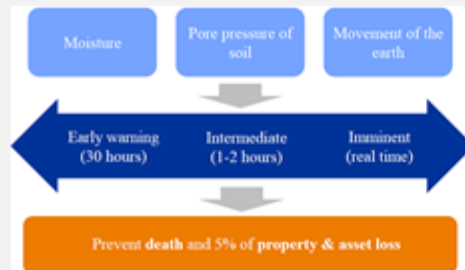

Solution

SlideAlert is a wireless sensor system

- Each probe covers 1 km²,
- Delivers comprehensive real-time data
- Early warning allows for early evacuation

Technology

Our technology encompasses an advanced analysis software, robust wireless system and accurate sensor elements.