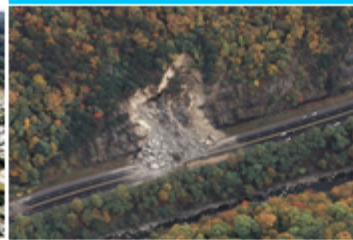

Solution

SlideAlert is a wireless sensor system

- Each probe covers 1 km²,
- Delivers comprehensive real-time data
- Early warning allows for early evacuation

Technology

Our technology encompasses an advanced analysis software, robust wireless system and accurate sensor elements.